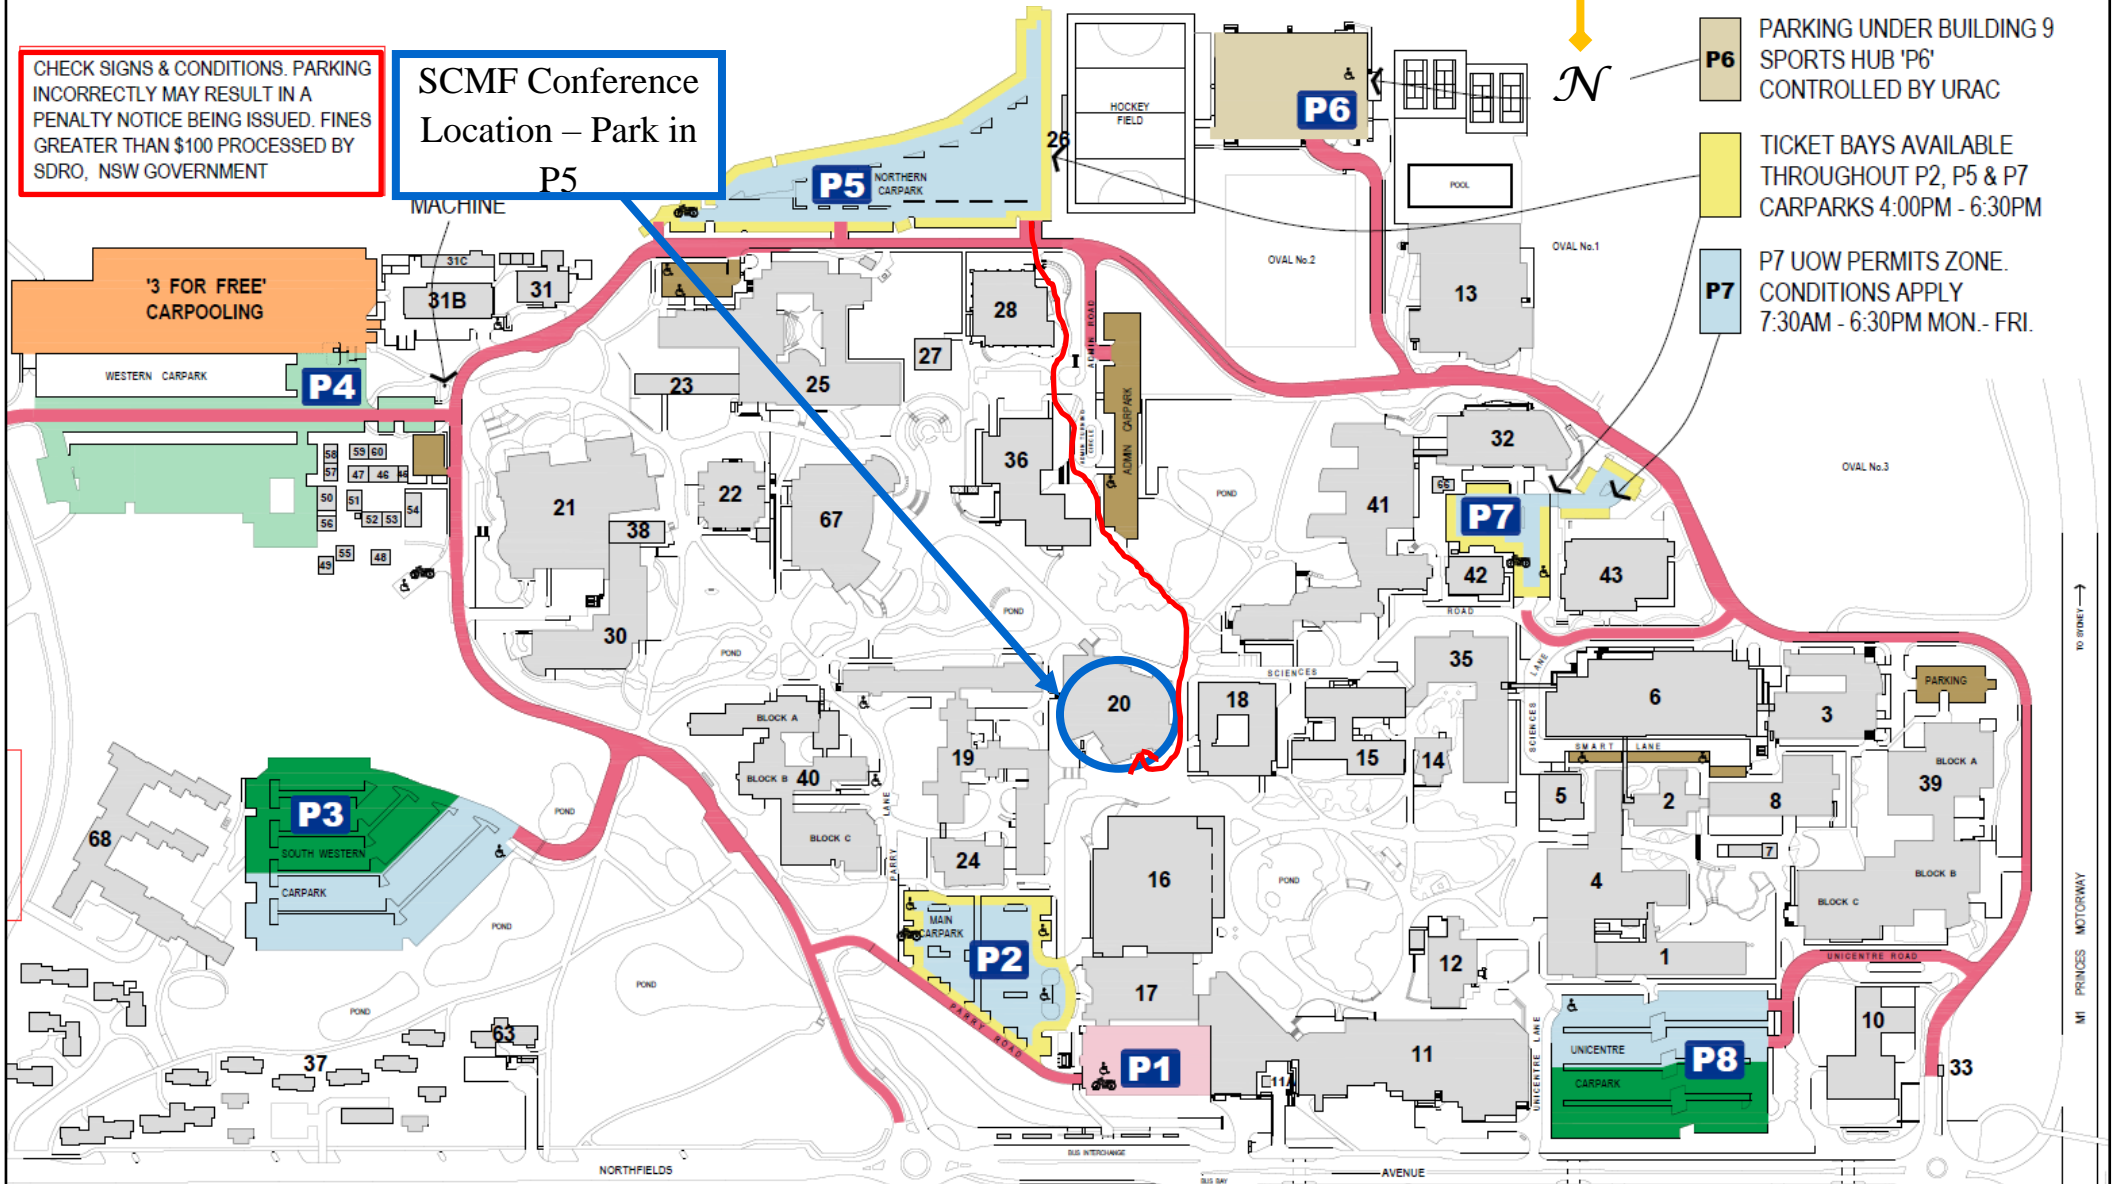

2019 WOLLONGONG CAMPUS PARKING

CHECK SIGNS & CONDITIONS. PARKING INCORRECTLY MAY RESULT IN A PENALTY NOTICE BEING ISSUED. FINES GREATER THAN \$100 PROCESSED BY SDRO, NSW GOVERNMENT

SCMF Conference
Location – Park in
P5

P6 PARKING UNDER BUILDING 9
SPORTS HUB 'P6'
CONTROLLED BY URAC

TICKET BAYS AVAILABLE
THROUGHOUT P2, P5 & P7
CARPARKS 4:00PM - 6:30PM

P7 P7 UOW PERMITS ZONE.
CONDITIONS APPLY
7:30AM - 6:30PM MON. - FRI.

TO BIRMEY →

MT PRINCES MOTORWAY