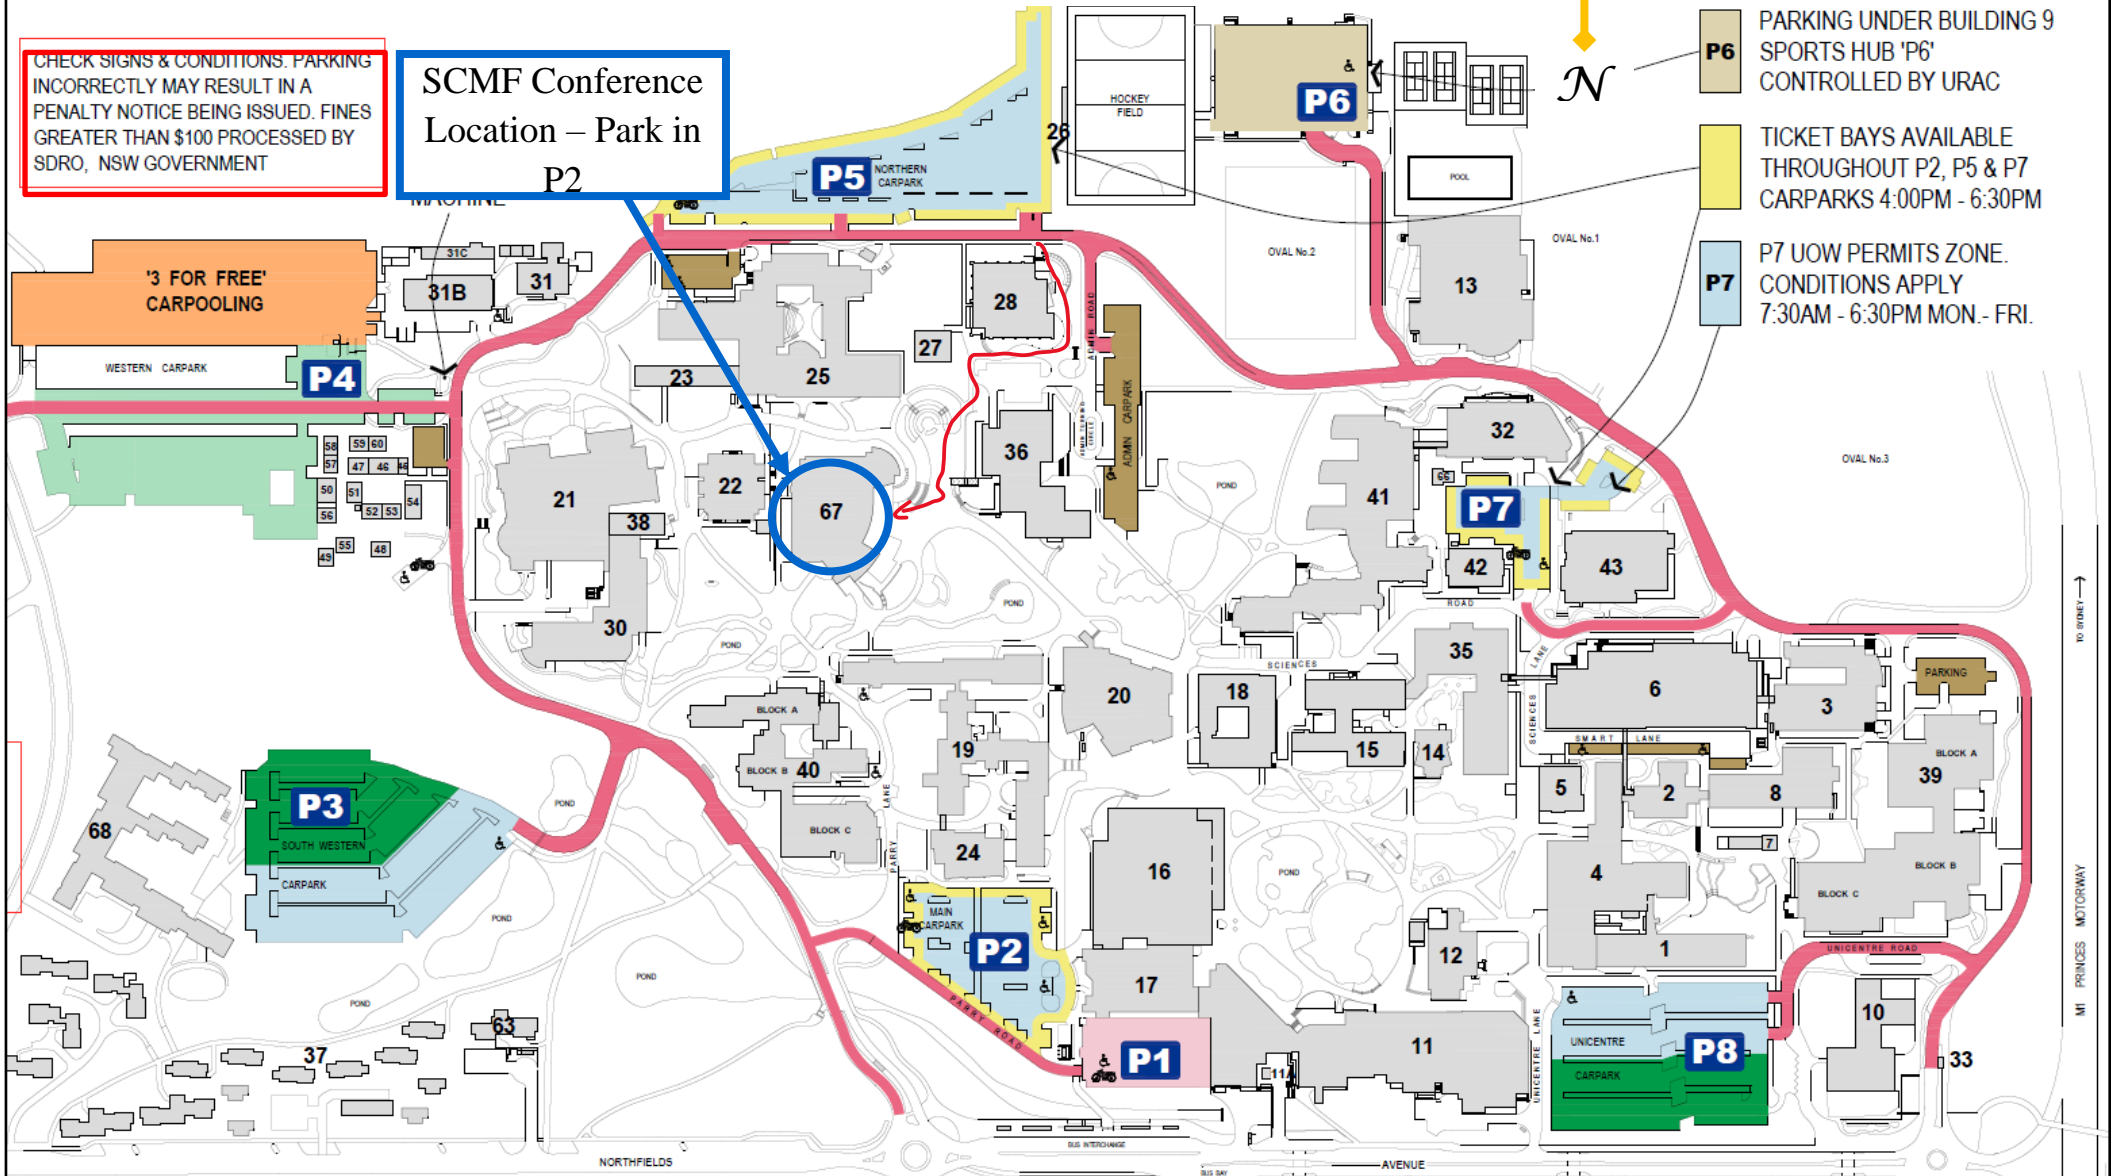

# 2021 WOLLONGONG CAMPUS PARKING

CHECK SIGNS & CONDITIONS. PARKING INCORRECTLY MAY RESULT IN A PENALTY NOTICE BEING ISSUED. FINES GREATER THAN \$100 PROCESSED BY SDRO, NSW GOVERNMENT

SCMF Conference  
Location – Park in  
P2

- P6** PARKING UNDER BUILDING 9  
SPORTS HUB 'P6'  
CONTROLLED BY URAC
- P2, P5 & P7** TICKET BAYS AVAILABLE  
THROUGHOUT P2, P5 & P7  
CARPARKS 4:00PM - 6:30PM
- P7** UOW PERMITS ZONE.  
CONDITIONS APPLY  
7:30AM - 6:30PM MON.- FRI.

TO STAFF →  
MT. PRINCES MOTORWAY